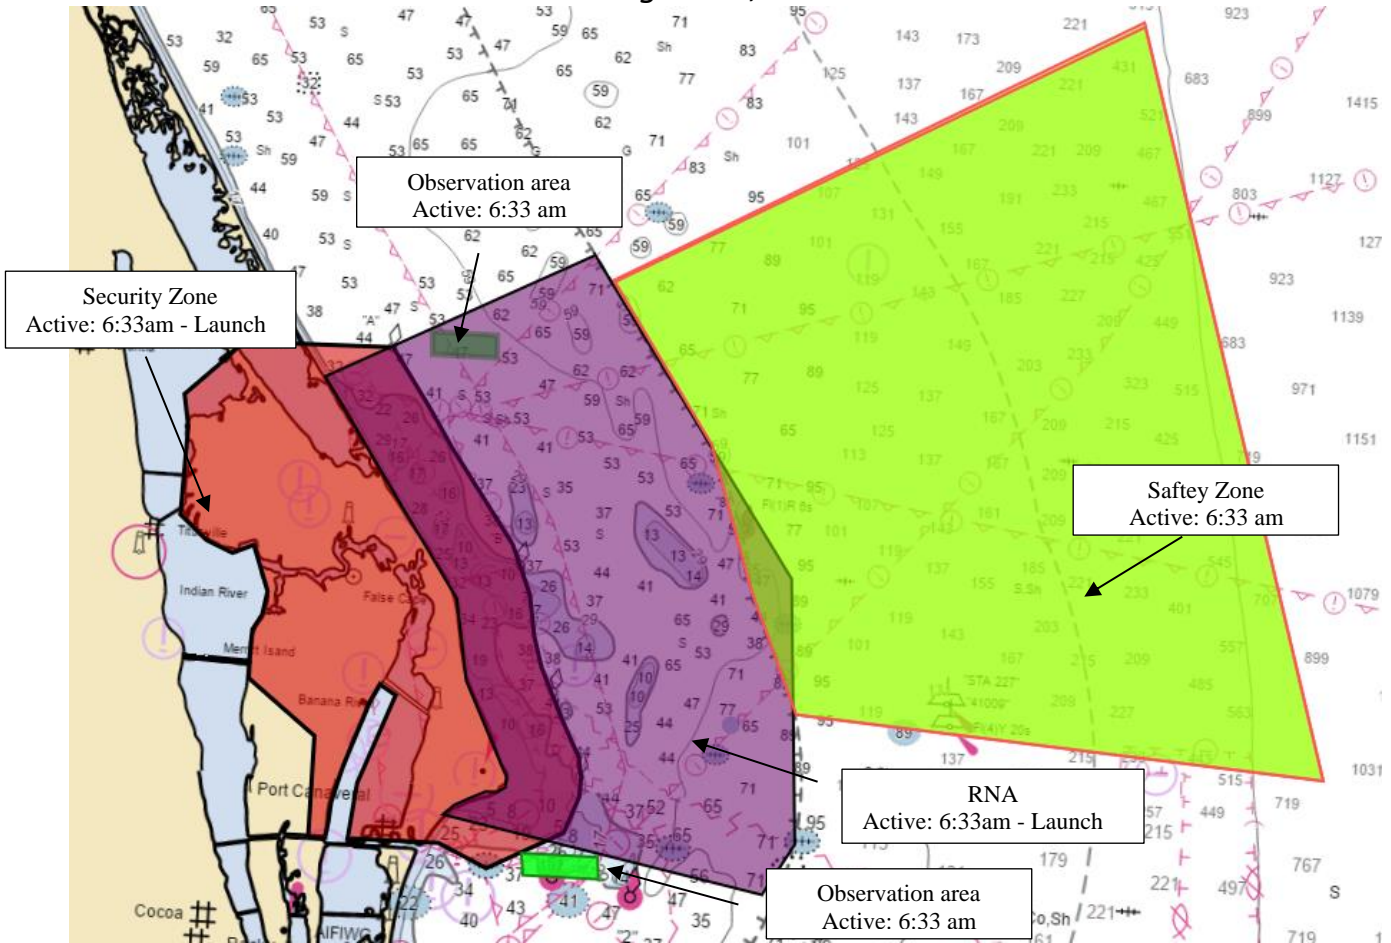

UNITED STATES COAST GUARD SECTOR JACKSONVILLE SPACE LAUNCH DELTA 45

Space Operations Rocket Launch Advisory SPACE LAUNCH SYSTEM Artemis-1 August 29, 2022

WARNING

RNA/Security Zone

No person or vessel may enter, pass through or remain in the regulated navigation area(RNA) or security zone unless authorized by the Captain of the Port under the authority of 33 CFR 160.111 and Title 46, United States Code (USC), Parts 70002 and 70036. Failure to comply is punishable by a fine of not more than \$250,000 or imprisonment for not more than six years, or both.

Surveillance Area

Extremely hazardous conditions will be present within the surveillance areas. Mariners are strongly advised to avoid these areas while active.

For up to date Launch Information:

1. Scan the QR Code or copy link
2. Go to Upcoming Launches near the bottom of the page
3. Open Launch Hazard Area

Detailed Launch Information can be obtained using Coast Guard channel 16 or FM81A and Notice to Mariners @ <https://www.navcen.uscg.gov/?pageName=lnmDistrict®ion=7>

UNITED STATES COAST GUARD SECTOR JACKSONVILLE
SPACE LAUNCH DELTA 45

Important Notes for Cocoa Beach Residents and Visitors: State Road A1A (Cocoa Beach) - NO LEFT TURN from northbound A1A to State Road 520 westbound. Motorists on A1A will proceed northbound to SR 528 or U-turn at George King. Southbound should proceed to SR 404 Pineda Causeway to US Highway 1 or I-95.